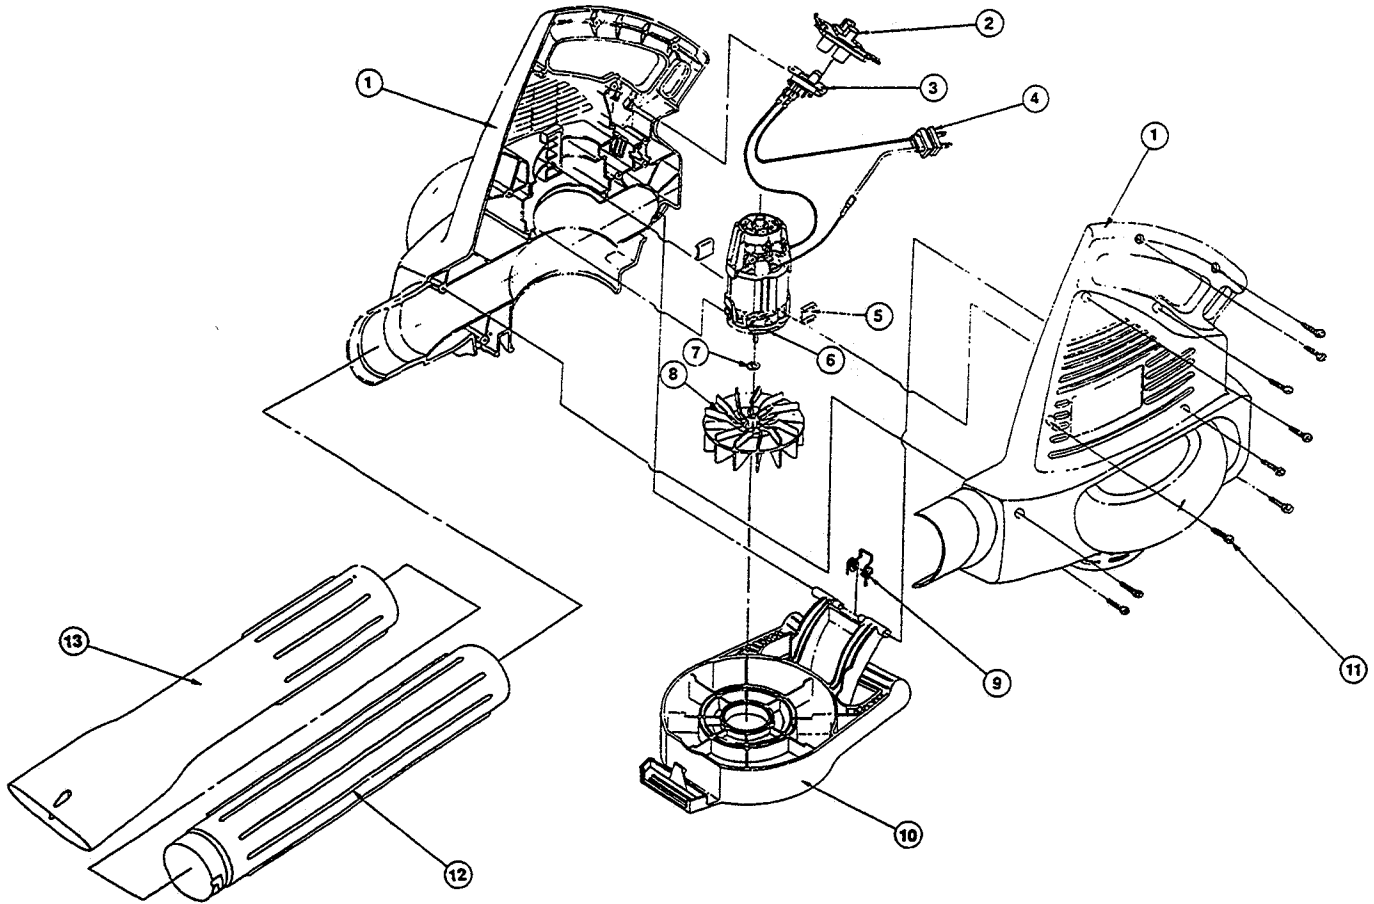

ELECTRIC BLOWER PARTS - IDC 170 & 180

Item	Part No.	Description
1	180508	Housing Set
2	180509	Switch Cover
3	180510	Switch
4	180502	Power Cord
5	180503	Motor Pad
6	180504	Motor
7	180505	Washer

Item	Part No.	Description
8	180506	Impeller
9	180511	Spring
10	180512	Inlet Cover w/Handle
11	180300	Screw (11 pack)
12	180468	Blower Tube
13	180469	Nozzle

The above part numbers are for serial numbers 205107837 and greater.